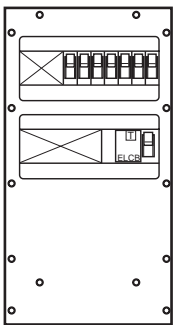

MS SE 30AH 500
Equipment options

**Equipment options with
Schuko and CEE 16A**

Order-No.: MS SE 30AH 500-Bsp-001

Equipment side A:	Equipment side B:
2 Distribution units (10 partitions)	4 Schuko-Outlets
1 ELCB 63/0,03A, 4-pol.	
4 MCB 16A, B, 1-pol.	
1 MCB 2A, C, 1-pol. for heating	

Order-No.: MS SE 30AH 500-Bsp-008

Equipment side A:	Equipment side B:
2 Distribution units (10 partitions)	6 Schuko-Outlets
1 ELCB 63/0,03A, 4-pol.	
6 MCB 16A, B, 1-pol.	
1 MCB 2A, C, 1-pol. for heating	

Order-No.: MS SE 30AH 500-Bsp-009

Equipment side A:	Equipment side B:
2 Distribution units (10 partitions)	3 Schuko-Outlets
1 ELCB 63/0,03A, 4-pol.	2 CEE 16A, 3-pol.
5 MCB 16A, B, 1-pol.	
1 MCB 2A, C, 1-pol. for heating	