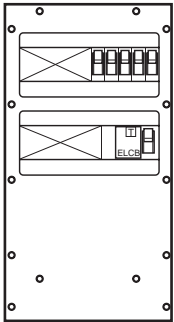

MS SE 30AH 500
Equipment options

**Equipment options with
Schuko and CEE 16A**

Order-No.: MS SE 30AH 500-Bsp-001

Equipment side A:	Equipment side B:
2 Distribution units (10 partitions)	4 Schuko-Outlets
1 ELCB 63/0,03A, 4-pol.	
4 MCB 16A, B, 1-pol.	
1 MCB 2A, C, 1-pol. for heating	

Order-No.: MS SE 30AH 500-Bsp-008

Equipment side A:	Equipment side B:
2 Distribution units (10 partitions)	6 Schuko-Outlets
1 ELCB 63/0,03A, 4-pol.	
6 MCB 16A, B, 1-pol.	
1 MCB 2A, C, 1-pol. for heating	

Order-No.: MS SE 30AH 500-Bsp-009

Equipment side A:	Equipment side B:
2 Distribution units (10 partitions)	3 Schuko-Outlets
1 ELCB 63/0,03A, 4-pol.	2 CEE 16A, 3-pol.
5 MCB 16A, B, 1-pol.	
1 MCB 2A, C, 1-pol. for heating	