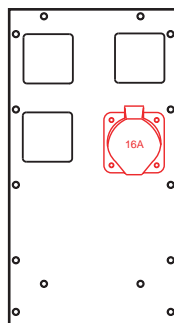

Order-No.: MS SE 30AH 500-Bsp-101

Equipment side A:	Equipment side B:
2 Distribution units (10 partitions)	3 Schuko-Outlets
1 ELCB 63/0,03A, 4-pol.	1 CEE 16A, 5-pol.
3 MCB 16A, B, 1-pol.	
1 MCB 16A, B, 3-pol.	
1 MCB2A, C, 1-pol. for heating