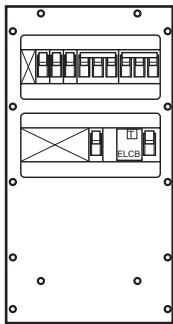

Equipment options with CEE 16A and lockable outlets

Order-No.: MS SE 30AH 500-Bsp-109

Equipment side A:	Equipment side B:
2 Distribution unit (10 partitions)	3 Schuko-Outlet
1 ELCB 63/0,03A, 4-pol.	2 CEE 16A, 5-pol.
3 MCB 16A, B, 1-pol.	
2 MCB 16A, B, 3-pol.	
1 MCB 2A, C, 1-pol. for heating