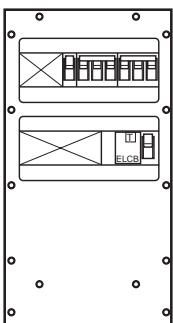

Order-No.: MS SE 30AH 500-Bsp-110

Equipment side A:	Equipment side B:
2 Distribution unit (10 partitions)	2 CEE 16A, 5-pol. lockable
1 ELCB 63/0,03A, 4-pol.	
2 MCB 16A, B, 3-pol.	
1 MCB 2A, C, 1-pol. for heating