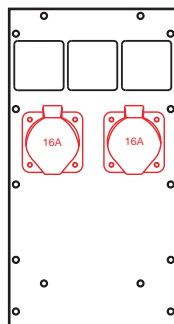

Equipment options with CEE 16A and lockable outlets

Order-No.: MS SE 30AH 500-Bsp-109

Equipment side A:	Equipment side B:
2 Distribution unit (10 partitions)	3 Schuko-Outlet
1 ELCB 63/0,03A, 4-pol.	2 CEE 16A, 5-pol.
3 MCB 16A, B, 1-pol.	
2 MCB 16A, B, 3-pol.	
1 MCB 2A, C, 1-pol. for heating