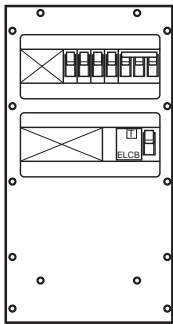

Equipment options with lockable outlets 16A

Order-No.: MS SE 30AH 500-Bsp-107

Equipment side A:	Equipment side B:
2 Distribution units (10 partitions)	3 CEE 16A, 3-pol. lockable
1 ELCB 63/0,03A, 4-pol.	1 CEE 16A, 5-pol. lockable
3 MCB 16A, B, 1-pol.	
1 MCB 16A, B, 3-pol.	
1 MCB 2A, C, 1-pol. for heating