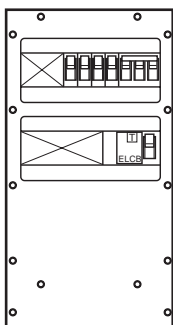

Order-No.: MS SE 30AH 500-Bsp-004

Equipment side A:	Equipment side B:
2 Distribution units (10 partitions)	6 CEE 16A, 3-pol.
1 ELCB 63/0,03A, 4-pol.	
6 MCB 16A, B, 1-pol.	
1 MCB2A, C, 1-pol. for heating	

Order-No.: MS SE 30AH 500-Bsp-101

Equipment side A:	Equipment side B:
2 Distribution units (10 partitions)	3 Schuko-Outlets
1 ELCB 63/0,03A, 4-pol.	1 CEE 16A, 5-pol.
3 MCB 16A, B, 1-pol.	
1 MCB 16A, B, 3-pol.	
1 MCB2A, C, 1-pol. for heating	

Equipment options with CEE 16A and lockable outlets

Order-No.: MS SE 30AH 500-Bsp-109

Equipment side A:	Equipment side B:
2 Distribution unit (10 partitions)	3 Schuko-Outlet
1 ELCB 63/0,03A, 4-pol.	2 CEE 16A, 5-pol.
3 MCB 16A, B, 1-pol.	
2 MCB 16A, B, 3-pol.	
1 MCB 2A, C, 1-pol. for heating	