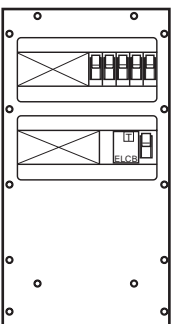

Order-No.: MS SE 30AH 500-Bsp-007

Equipment side A:	Equipment side B:
2 Distribution unit (10 partitions)	4 CEE 16A, 3-pol. lockable
1 ELCB 63/0,03A, 4-pol.	
4 MCB 16A, B, 1-pol.	
1 MCB 2A, C, 1-pol. for heating