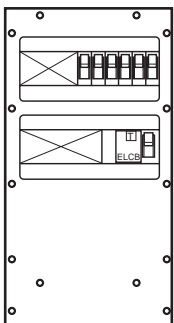

MS SE 30AH 500
Equipment options

**Equipment options with
Schuko and CEE 16A**

Order-No.: MS SE 30AH 500-Bsp-001

Equipment side A:	Equipment side B:
2 Distribution units (10 partitions)	4 Schuko-Outlets
1 ELCB 63/0,03A, 4-pol.	
4 MCB 16A, B, 1-pol.	
1 MCB 2A, C, 1-pol. for heating	

Order-No.: MS SE 30AH 500-Bsp-008

Equipment side A:	Equipment side B:
2 Distribution units (10 partitions)	6 Schuko-Outlets
1 ELCB 63/0,03A, 4-pol.	
6 MCB 16A, B, 1-pol.	
1 MCB 2A, C, 1-pol. for heating	

Order-No.: MS SE 30AH 500-Bsp-009

Equipment side A:	Equipment side B:
2 Distribution units (10 partitions)	3 Schuko-Outlets
1 ELCB 63/0,03A, 4-pol.	2 CEE 16A, 3-pol.
5 MCB 16A, B, 1-pol.	
1 MCB 2A, C, 1-pol. for heating	