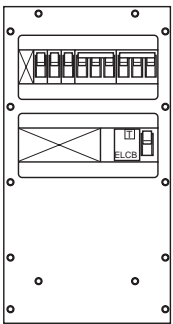

Order-No.: MS SE 30AH 500-Bsp-007

Equipment side A:	Equipment side B:
2 Distribution unit (10 partitions)	4 CEE 16A, 3-pol. lockable
1 ELCB 63/0,03A, 4-pol.	
4 MCB 16A, B, 1-pol.	
1 MCB 2A, C, 1-pol. for heating	

Order-No.: MS SE 30AH 500-Bsp-110

Equipment side A:	Equipment side B:
2 Distribution unit (10 partitions)	2 CEE 16A, 5-pol. lockable
1 ELCB 63/0,03A, 4-pol.	
2 MCB 16A, B, 3-pol.	
1 MCB 2A, C, 1-pol. for heating	

Equipment options with lockable outlets 16A

Order-No.: MS SE 30AH 500-Bsp-107

Equipment side A:	Equipment side B:
2 Distribution units (10 partitions)	3 CEE 16A, 3-pol. lockable
1 ELCB 63/0,03A, 4-pol.	1 CEE 16A, 5-pol. lockable
3 MCB 16A, B, 1-pol.	
1 MCB 16A, B, 3-pol.	
1 MCB 2A, C, 1-pol. for heating	