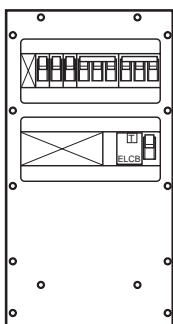

Order-No.: MS SE 30AH 500-Bsp-101

Equipment side A:	Equipment side B:
2 Distribution units (10 partitions)	3 Schuko-Outlets
1 ELCB 63/0,03A, 4-pol.	1 CEE 16A, 5-pol.
3 MCB 16A, B, 1-pol.	
1 MCB 16A, B, 3-pol.	
1 MCB2A, C, 1-pol. for heating	

Equipment options with CEE 16A and lockable outlets

Order-No.: MS SE 30AH 500-Bsp-109

Equipment side A:	Equipment side B:
2 Distribution unit (10 partitions)	3 Schuko-Outlet
1 ELCB 63/0,03A, 4-pol.	2 CEE 16A, 5-pol.
3 MCB 16A, B, 1-pol.	
2 MCB 16A, B, 3-pol.	
1 MCB 2A, C, 1-pol. for heating	

Order-No.: MS SE 30AH 500-Bsp-103

Equipment side A:	Equipment side B:
2 Distribution unit (10 partitions)	3 CEE 16A, 3-pol.
1 ELCB 63/0,03A, 4-pol.	1 CEE 16A, 5-pol.
3 MCB 16A, B, 1-pol.	
1 MCB 16A, B, 3-pol.	
1 MCB 2A, C, 1-pol. for heating	