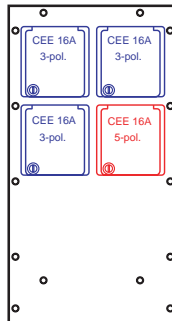

Equipment options with lockable outlets 16A

Order-No.: MS SE 30AH 500-Bsp-107

Equipment side A:	Equipment side B:
2 Distribution units (10 partitions)	3 CEE 16A, 3-pol. lockable
1 ELCB 63/0,03A, 4-pol.	1 CEE 16A, 5-pol. lockable
3 MCB 16A, B, 1-pol.	
1 MCB 16A, B, 3-pol.	
1 MCB 2A, C, 1-pol. for heating