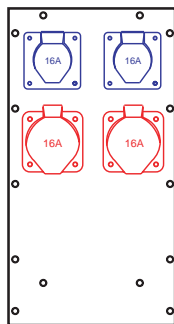

Order-No.: MS SE 30AH 500-Bsp-101

Equipment side A:	Equipment side B:
2 Distribution units (10 partitions)	3 Schuko-Outlets
1 ELCB 63/0,03A, 4-pol.	1 CEE 16A, 5-pol.
3 MCB 16A, B, 1-pol.	
1 MCB 16A, B, 3-pol.	
1 MCB2A, C, 1-pol. for heating	

Equipment options with CEE 16A and lockable outlets

Order-No.: MS SE 30AH 500-Bsp-109

Equipment side A:	Equipment side B:
2 Distribution unit (10 partitions)	3 Schuko-Outlet
1 ELCB 63/0,03A, 4-pol.	2 CEE 16A, 5-pol.
3 MCB 16A, B, 1-pol.	
2 MCB 16A, B, 3-pol.	
1 MCB 2A, C, 1-pol. for heating	

Order-No.: MS SE 30AH 500-Bsp-103

Equipment side A:	Equipment side B:
2 Distribution unit (10 partitions)	3 CEE 16A, 3-pol.
1 ELCB 63/0,03A, 4-pol.	1 CEE 16A, 5-pol.
3 MCB 16A, B, 1-pol.	
1 MCB 16A, B, 3-pol.	
1 MCB 2A, C, 1-pol. for heating	