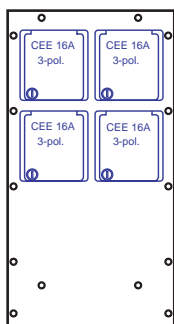

Order-No.: MS SE 30AH 500-Bsp-007

Equipment side A:	Equipment side B:
2 Distribution unit (10 partitions)	4 CEE 16A, 3-pol. lockable
1 ELCB 63/0,03A, 4-pol.	
4 MCB 16A, B, 1-pol.	
1 MCB 2A, C, 1-pol. for heating