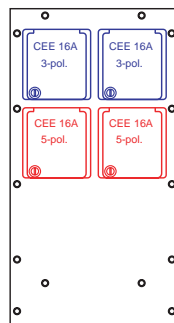

Order-No.: MS SE 30AH 500-Bsp-110

Equipment side A:	Equipment side B:
2 Distribution unit (10 partitions)	2 CEE 16A, 5-pol. lockable
1 ELCB 63/0,03A, 4-pol.	
2 MCB 16A, B, 3-pol.	
1 MCB 2A, C, 1-pol. for heating	

Equipment options with lockable outlets 16A

Order-No.: MS SE 30AH 500-Bsp-107

Equipment side A:	Equipment side B:
2 Distribution units (10 partitions)	3 CEE 16A, 3-pol. lockable
1 ELCB 63/0,03A, 4-pol.	1 CEE 16A, 5-pol. lockable
3 MCB 16A, B, 1-pol.	
1 MCB 16A, B, 3-pol.	
1 MCB 2A, C, 1-pol. for heating	