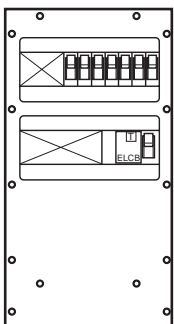

MS SE 30AH 500
Equipment options

**Equipment options with
Schuko and CEE 16A**

Order-No.: MS SE 30AH 500-Bsp-001

Equipment side A:	Equipment side B:
2 Distribution units (10 partitions)	4 Schuko-Outlets
1 ELCB 63/0,03A, 4-pol.	
4 MCB 16A, B, 1-pol.	
1 MCB 2A, C, 1-pol. for heating	

Order-No.: MS SE 30AH 500-Bsp-008

Equipment side A:	Equipment side B:
2 Distribution units (10 partitions)	6 Schuko-Outlets
1 ELCB 63/0,03A, 4-pol.	
6 MCB 16A, B, 1-pol.	
1 MCB 2A, C, 1-pol. for heating	

Order-No.: MS SE 30AH 500-Bsp-009

Equipment side A:	Equipment side B:
2 Distribution units (10 partitions)	3 Schuko-Outlets
1 ELCB 63/0,03A, 4-pol.	2 CEE 16A, 3-pol.
5 MCB 16A, B, 1-pol.	
1 MCB 2A, C, 1-pol. for heating	