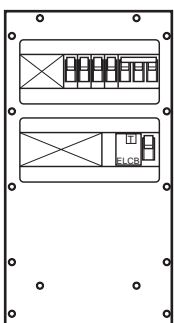

Order-No.: MS SE 30AH 500-Bsp-101

Equipment side A:	Equipment side B:
2 Distribution units (10 partitions)	3 Schuko-Outlets
1 ELCB 63/0,03A, 4-pol.	1 CEE 16A, 5-pol.
3 MCB 16A, B, 1-pol.	
1 MCB 16A, B, 3-pol.	
1 MCB2A, C, 1-pol. for heating