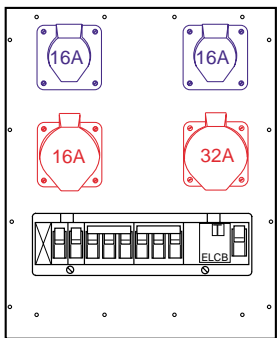

**Equipment options with
CEE 16A and CEE 32A**

Order-No.: MS SE 50-Bsp-003

- Equipment:
- 4 CEE 16A, 3-pol.
 - 1 Distribution unit (13 partitions)
 - 1 ELCB 40/0,03A, 4-pol.
 - 4 MCB 16A, B, 1-pol.

Order-No.: MS SE 50-Bsp-103

- Equipment:
- 3 CEE 16A, 3-pol.
 - 1 CEE 16A, 5-pol.
 - 1 Distribution unit (13 partitions)
 - 1 ELCB 40/0,03A, 4-pol.
 - 3 MCB 16A, B, 1-pol.
 - 1 MCB 16A, B, 3-pol.

Order-No.: MS SE 50-Bsp-104

- Equipment:
- 2 CEE 16A, 3-pol.
 - 2 CEE 16A, 5-pol.
 - 1 Distribution unit (13 partitions)
 - 1 ELCB 40/0,03A, 4-pol.
 - 2 MCB 16A, B, 1-pol.
 - 2 MCB 16A, B, 3-pol.

Order-No.: MS SE 50-Bsp-203

- Equipment:
- 3 CEE 16A, 3-pol.
 - 1 CEE 32A, 5-pol.
 - 1 Distribution unit (13 partitions)
 - 1 ELCB 40/0,03A, 4-pol.
 - 3 MCB 16A, B, 1-pol.
 - 1 MCB 32A, B, 3-pol.

Order-No.: MS SE 50-Bsp-204