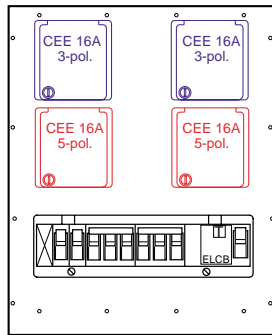

- Equipment:
- 2 CEE 16A, 3-pol.
 - 1 CEE 16A, 5-pol.
 - 1 CEE 32A, 5-pol.
 - 1 Distribution unit (13 partitions)
 - 1 ELCB 63/0,03A, 4-pol.
 - 2 MCB 16A, B, 1-pol.
 - 1 MCB 16A, B, 3-pol.
 - 1 MCB 32A, B, 3-pol.

Order-No.: MS SE 50-Bsp-205

- Equipment:
- 2 CEE 32A, 5-pol.
 - 1 Distribution unit (13 partitions)
 - 1 ELCB 63/0,03A, 4-pol.
 - 2 MCB 32A, B, 3-pol.

Equipment options with lockable outlets, 16A, 32A and water

Order-No.: MS SE 50-Bsp-004

Equipment:

- 2 Schuko-Outlet lockable
- 2 CEE 16A, 3-pol. lockable
- 1 Distribution unit (13 partitions)
- 1 ELCB 40/0,03A, 4-pol.
- 4 MCB 16A, B, 1-pol.

Order-No.: MS SE 50-Bsp-105

Equipment:

- 3 CEE 16A, 3-pol. lockable
- 1 CEE 16A, 5-pol. lockable
- 1 Distribution unit (13 partitions)
- 1 ELCB 40/0,03A, 4-pol.
- 3 MCB 16A, B, 1-pol.
- 1 MCB 16A, B, 3-pol.

Order-No.: MS SE 50-Bsp-106