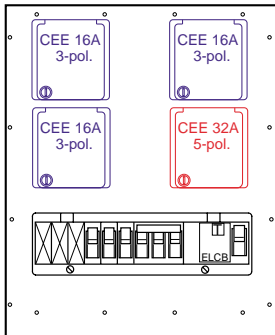

Order-No.: MS SE 50-Bsp-205

- Equipment:
- 2 CEE 32A, 5-pol.
 - 1 Distribution unit (13 partitions)
 - 1 ELCB 63/0,03A, 4-pol.
 - 2 MCB 32A, B, 3-pol.

Equipment options with lockable outlets, 16A, 32A and water

Order-No.: MS SE 50-Bsp-004

Equipment:

- 2 Schuko-Outlet lockable
- 2 CEE 16A, 3-pol. lockable
- 1 Distribution unit (13 partitions)
- 1 ELCB 40/0,03A, 4-pol.
- 4 MCB 16A, B, 1-pol.

Order-No.: MS SE 50-Bsp-105

Equipment:

- 3 CEE 16A, 3-pol. lockable
- 1 CEE 16A, 5-pol. lockable
- 1 Distribution unit (13 partitions)
- 1 ELCB 40/0,03A, 4-pol.
- 3 MCB 16A, B, 1-pol.
- 1 MCB 16A, B, 3-pol.

Order-No.: MS SE 50-Bsp-106

Equipment:

- 2 CEE 16A, 3-pol. lockable
- 2 CEE 16A, 5-pol. lockable
- 1 Distribution unit (13 partitions)
- 1 ELCB 40/0,03A, 4-pol.
- 2 MCB 16A, B, 1-pol.
- 2 MCB 16A, B, 3-pol.

Order-No.: MS SE 50-Bsp-206