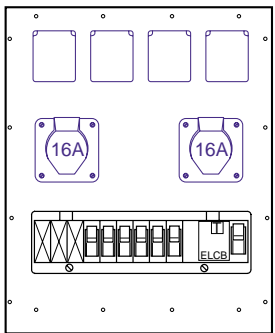

MS SE 50
Equipment options

**Equipment options with
Schuko, CEE16A and CEE 32A**

Order-No.: MS SE 50-Bsp-001

Equipment:
7 Schuko-Outlet
1 Distribution unit (13 partitions)
1 ELCB 40/0,03A, 4-pol.
7 MCB 16A, B, 1-pol.

Order-No.: MS SE 50-Bsp-002

Equipment:
4 Schuko-Outlet
2 CEE 16A, 3-pol.
1 Distribution unit (13 partitions)
1 ELCB 40/0,03A, 4-pol.
6 MCB 16A, B, 1-pol.

Order-No.: MS SE 50-Bsp-101

Equipment:
4 Schuko-Outlet
1 CEE 16A, 5-pol.
1 Distribution unit (13 partitions)
1 ELCB 40/0,03A, 4-pol.
4 MCB 16A, B, 1-pol.
1 MCB 16A, B, 3-pol.