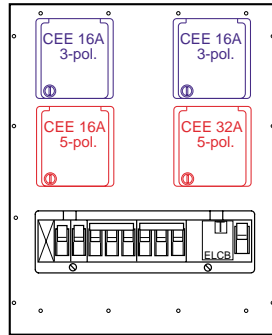

Equipment:

- 3 CEE 16A, 3-pol. lockable
- 1 CEE 16A, 5-pol. lockable
- 1 Distribution unit (13 partitions)
- 1 ELCB 40/0,03A, 4-pol.
- 3 MCB 16A, B, 1-pol.
- 1 MCB 16A, B, 3-pol.

Order-No.: MS SE 50-Bsp-106

Equipment:

- 2 CEE 16A, 3-pol. lockable
- 2 CEE 16A, 5-pol. lockable
- 1 Distribution unit (13 partitions)
- 1 ELCB 40/0,03A, 4-pol.
- 2 MCB 16A, B, 1-pol.
- 2 MCB 16A, B, 3-pol.

Order-No.: MS SE 50-Bsp-206

Equipment:

- 3 CEE 16A, 3-pol. lockable
- 1 CEE 32A, 5-pol. lockable
- 1 Distribution unit (13 partitions)
- 1 ELCB 63/0,03A, 4-pol.
- 3 MCB 16A, B, 1-pol.
- 1 MCB 32A, B, 3-pol.

Order-No.: MS SE 50-Bsp-207