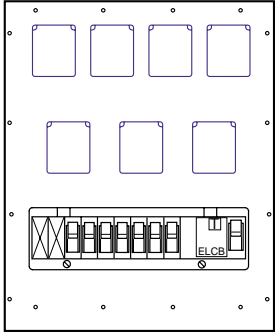

MS SE 50
Equipment options

**Equipment options with
Schuko, CEE16A and CEE 32A**

Order-No.: MS SE 50-Bsp-001

Equipment:
7 Schuko-Outlet
1 Distribution unit (13 partitions)
1 ELCB 40/0,03A, 4-pol.
7 MCB 16A, B, 1-pol.

Order-No.: MS SE 50-Bsp-002

Equipment:
4 Schuko-Outlet
2 CEE 16A, 3-pol.
1 Distribution unit (13 partitions)
1 ELCB 40/0,03A, 4-pol.
6 MCB 16A, B, 1-pol.

Order-No.: MS SE 50-Bsp-101

Equipment:
4 Schuko-Outlet
1 CEE 16A, 5-pol.
1 Distribution unit (13 partitions)
1 ELCB 40/0,03A, 4-pol.
4 MCB 16A, B, 1-pol.
1 MCB 16A, B, 3-pol.