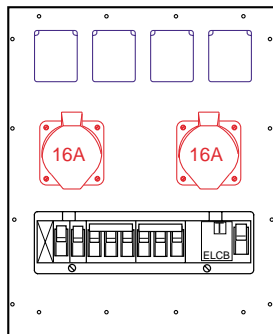

MS SE 50
Equipment options

**Equipment options with
Schuko, CEE16A and CEE 32A**

Order-No.: MS SE 50-Bsp-001

Equipment:
7 Schuko-Outlet
1 Distribution unit (13 partitions)
1 ELCB 40/0,03A, 4-pol.
7 MCB 16A, B, 1-pol.

Order-No.: MS SE 50-Bsp-002

Equipment:
4 Schuko-Outlet
2 CEE 16A, 3-pol.
1 Distribution unit (13 partitions)
1 ELCB 40/0,03A, 4-pol.
6 MCB 16A, B, 1-pol.

Order-No.: MS SE 50-Bsp-101

Equipment:
4 Schuko-Outlet
1 CEE 16A, 5-pol.
1 Distribution unit (13 partitions)
1 ELCB 40/0,03A, 4-pol.
4 MCB 16A, B, 1-pol.
1 MCB 16A, B, 3-pol.