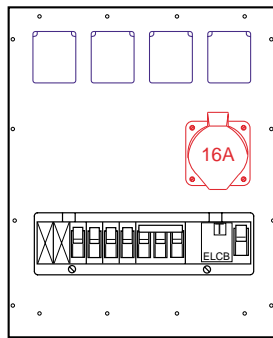

MS SE 50
Equipment options

**Equipment options with
Schuko, CEE16A and CEE 32A**

Order-No.: MS SE 50-Bsp-001

Equipment:
7 Schuko-Outlet
1 Distribution unit (13 partitions)
1 ELCB 40/0,03A, 4-pol.
7 MCB 16A, B, 1-pol.

Order-No.: MS SE 50-Bsp-002

Equipment:
4 Schuko-Outlet
2 CEE 16A, 3-pol.
1 Distribution unit (13 partitions)
1 ELCB 40/0,03A, 4-pol.
6 MCB 16A, B, 1-pol.

Order-No.: MS SE 50-Bsp-101

Equipment:
4 Schuko-Outlet
1 CEE 16A, 5-pol.
1 Distribution unit (13 partitions)
1 ELCB 40/0,03A, 4-pol.
4 MCB 16A, B, 1-pol.
1 MCB 16A, B, 3-pol.