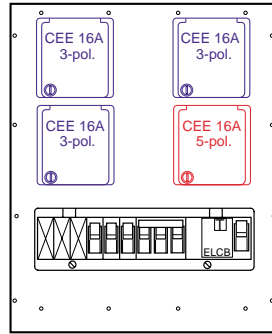

- Equipment:
- 2 CEE 16A, 3-pol.
 - 1 CEE 16A, 5-pol.
 - 1 CEE 32A, 5-pol.
 - 1 Distribution unit (13 partitions)
 - 1 ELCB 63/0,03A, 4-pol.
 - 2 MCB 16A, B, 1-pol.
 - 1 MCB 16A, B, 3-pol.
 - 1 MCB 32A, B, 3-pol.

Order-No.: MS SE 50-Bsp-205

- Equipment:
- 2 CEE 32A, 5-pol.
 - 1 Distribution unit (13 partitions)
 - 1 ELCB 63/0,03A, 4-pol.
 - 2 MCB 32A, B, 3-pol.

Equipment options with lockable outlets, 16A, 32A and water

Order-No.: MS SE 50-Bsp-004

Equipment:

- 2 Schuko-Outlet lockable
- 2 CEE 16A, 3-pol. lockable
- 1 Distribution unit (13 partitions)
- 1 ELCB 40/0,03A, 4-pol.
- 4 MCB 16A, B, 1-pol.

Order-No.: MS SE 50-Bsp-105

Equipment:

- 3 CEE 16A, 3-pol. lockable
- 1 CEE 16A, 5-pol. lockable
- 1 Distribution unit (13 partitions)
- 1 ELCB 40/0,03A, 4-pol.
- 3 MCB 16A, B, 1-pol.
- 1 MCB 16A, B, 3-pol.

Order-No.: MS SE 50-Bsp-106