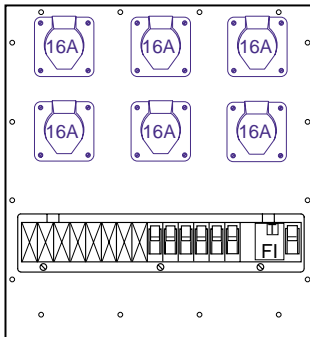

**Equipment options with
CEE 16A, CEE 32A and CEE 63A**

Order-No.: MS SE 56-Bsp-003

Equipment:

- 6 CEE 16A, 3-pol.
- 1 Distribution unit (18 partitions)
- 1 ELCB 40/0,03A, 4-pol.
- 6 MCB 16A, B, 1-pol.