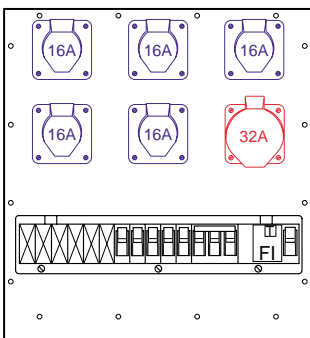

Order-No.: MS SE 56-Bsp-302

Equipment:

- 3 Schuko-Outlet
- 1 CEE 16A, 5-pol.
- 1 CEE 63A, 5-pol.
- 1 Distribution unit (18 partitions)
- 1 ELCB 63/0,03A, 4-pol.
- 3 MCB 16A, B, 1-pol.
- 1 MCB 16A, B, 3-pol.
- 1 MCB 63A, B, 3-pol.

**Equipment options with
CEE 16A, CEE 32A and CEE 63A**

Order-No.: MS SE 56-Bsp-003

Equipment:

- 6 CEE 16A, 3-pol.
- 1 Distribution unit (18 partitions)
- 1 ELCB 40/0,03A, 4-pol.
- 6 MCB 16A, B, 1-pol.

Order-No.: MS SE 56-Bsp-103

Equipment:

- 5 CEE 16A, 3-pol.
- 1 CEE 16A, 5-pol.
- 1 Distribution unit (18 partitions)
- 1 ELCB 40/0,03A, 4-pol.
- 5 MCB 16A, B, 1-pol.
- 1 MCB 16A, B, 3-pol.

Order-No.: MS SE 56-Bsp-202

Equipment:

- 5 CEE 16A, 3-pol.
- 1 CEE 32A, 5-pol.
- 1 Distribution unit (18 partitions)
- 1 ELCB 63/0,03A, 4-pol.
- 5 MCB 16A, B, 1-pol.
- 1 MCB 32A, B, 3-pol.