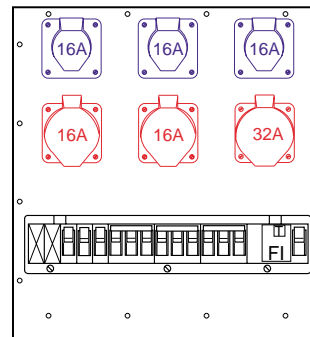

**Equipment options with
CEE 16A, CEE 32A and CEE 63A**

Order-No.: MS SE 56-Bsp-003

Equipment:

- 6 CEE 16A, 3-pol.
- 1 Distribution unit (18 partitions)
- 1 ELCB 40/0,03A, 4-pol.
- 6 MCB 16A, B, 1-pol.

Order-No.: MS SE 56-Bsp-103

Equipment:

- 5 CEE 16A, 3-pol.
- 1 CEE 16A, 5-pol.
- 1 Distribution unit (18 partitions)
- 1 ELCB 40/0,03A, 4-pol.
- 5 MCB 16A, B, 1-pol.
- 1 MCB 16A, B, 3-pol.

Order-No.: MS SE 56-Bsp-202

Equipment:

- 5 CEE 16A, 3-pol.
- 1 CEE 32A, 5-pol.
- 1 Distribution unit (18 partitions)
- 1 ELCB 63/0,03A, 4-pol.
- 5 MCB 16A, B, 1-pol.
- 1 MCB 32A, B, 3-pol.

Order-No.: MS SE 56-Bsp-203

Equipment:

- 4 CEE 16A, 3-pol.
- 1 CEE 16A, 5-pol.
- 1 CEE 32A, 5-pol.
- 1 Distribution unit (18 partitions)
- 1 ELCB 63/0,03A, 4-pol.
- 4 MCB 16A, B, 1-pol.
- 1 MCB 16A, B, 3-pol.
- 1 MCB 32A, B, 3-pol.