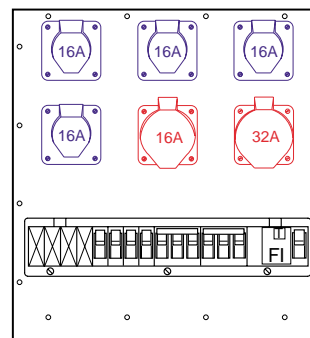

**Equipment options with
CEE 16A, CEE 32A and CEE 63A**

Order-No.: MS SE 56-Bsp-003

Equipment:

- 6 CEE 16A, 3-pol.
- 1 Distribution unit (18 partitions)
- 1 ELCB 40/0,03A, 4-pol.
- 6 MCB 16A, B, 1-pol.

Order-No.: MS SE 56-Bsp-103

Equipment:

- 5 CEE 16A, 3-pol.
- 1 CEE 16A, 5-pol.
- 1 Distribution unit (18 partitions)
- 1 ELCB 40/0,03A, 4-pol.
- 5 MCB 16A, B, 1-pol.
- 1 MCB 16A, B, 3-pol.

Order-No.: MS SE 56-Bsp-202

Equipment:

- 5 CEE 16A, 3-pol.
- 1 CEE 32A, 5-pol.
- 1 Distribution unit (18 partitions)
- 1 ELCB 63/0,03A, 4-pol.
- 5 MCB 16A, B, 1-pol.
- 1 MCB 32A, B, 3-pol.

Order-No.: MS SE 56-Bsp-203

Equipment:

- 4 CEE 16A, 3-pol.
- 1 CEE 16A, 5-pol.
- 1 CEE 32A, 5-pol.
- 1 Distribution unit (18 partitions)
- 1 ELCB 63/0,03A, 4-pol.
- 4 MCB 16A, B, 1-pol.
- 1 MCB 16A, B, 3-pol.
- 1 MCB 32A, B, 3-pol.